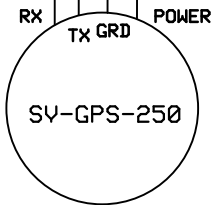

F-POLC		
SY-GPS-250		
O LE CARBONNIER	Rev 1.1	SKYVIEW DYNON
	5/05/2010